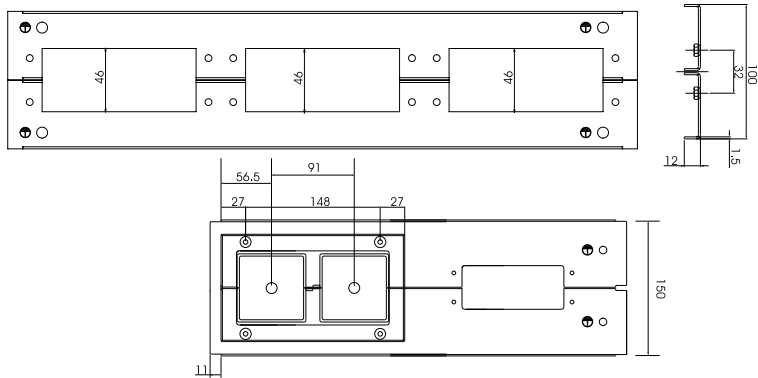

KDR 2

Split Enclosure Base Plates

Sealing tape
Order No. 42999 (PU: 1 m)

Enclosure type	Enclosure width	Total length base plate	Sight size of base plate opening	No. of possible cable entries			Order No.
				JUMBO 1	JUMBO 2	KEL 24 ...	
TS 8	600 mm	458 mm	435 mm	-	-	3	42924
				1	-	2	42953
				-	1	1	42941
TS 8	800 mm	658 mm	635 mm	-	-	4	42922
				1	-	3	42954
				-	1	2	42945
TS 8	1000 mm without division bar	858 mm	835 mm	-	-	5	42923
				1	-	4	42955
				-	1	3	42952
TS 8	1000 mm* with division bar	420 mm	398 mm	-	-	2	42958
				1	-	1	42957
				-	1	1	42959
TS 8	1200 mm*	518 mm	495 mm	-	-	3	42920
				1	-	2	42956
				-	1	1	42943

* in case both fields of the control panel are equipped, 2 complete split base plates are necessary.